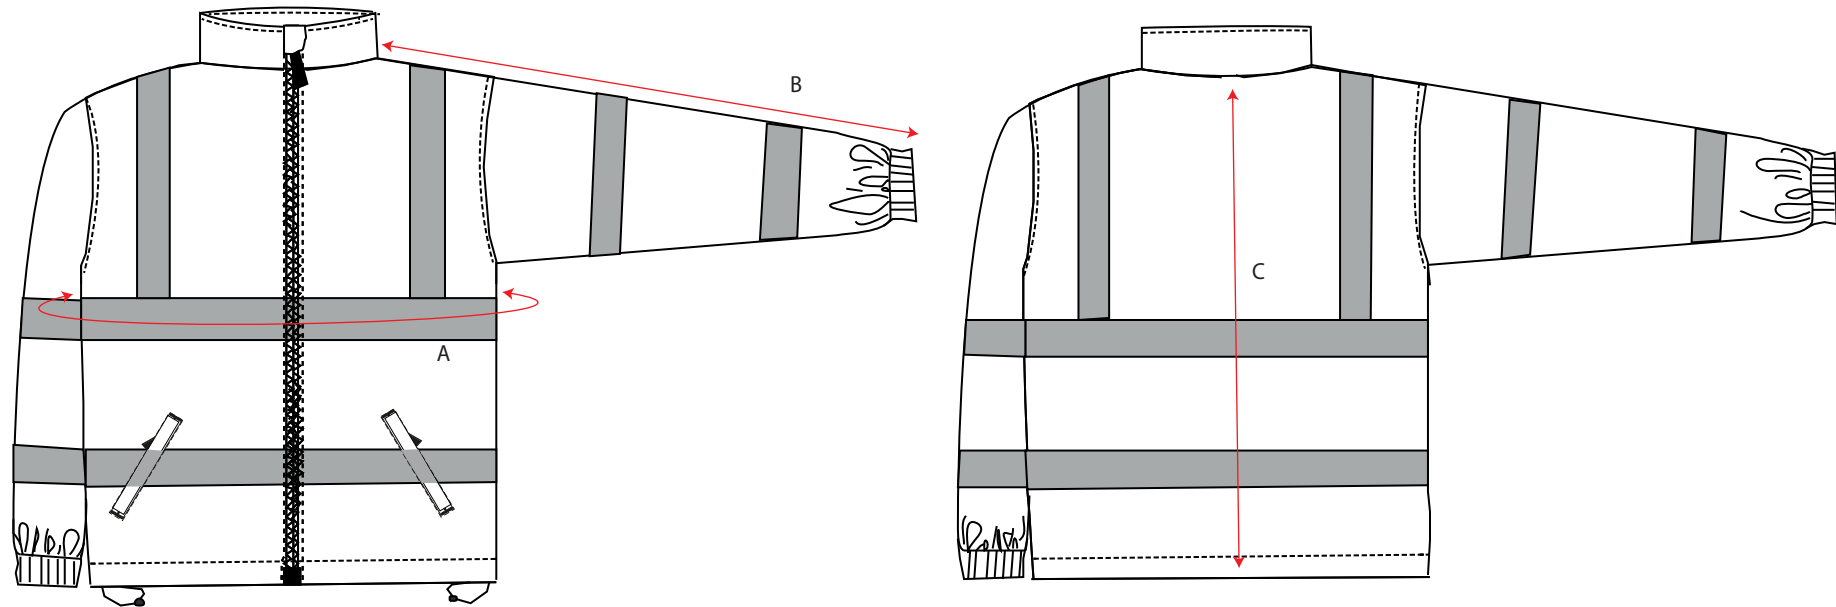

STYLE NO: FR31

DESCRIPTION: Yellow/Navy, Hi Vis, Flame Resistant, Anti-Static, Fleece Jacket to EN ISO 20471, EN ISO 11612 & EN 1149

FABRIC: 60% Modacrylic 39% Cotton
1% Carbon Fibre 280gm

COLOUR: Yellow/ Navy

	Code	XS	Small	Medium	Large	X Large	XXL	3XL	4XL	5XL	6XL	7XL
To Fit Chest		80-88	92-96	100-104	108-112	116-124	128-132	136-140	144-148	152-160	164-172	176-184
Chest	A	98	106	114	122	130	138	146	154	162	170	182
Collar to cuff	B	79	80	81	82	83	84	85	86	87	87	88
CB length	C	72	72	74	74	76	76	76	78	78	78	79