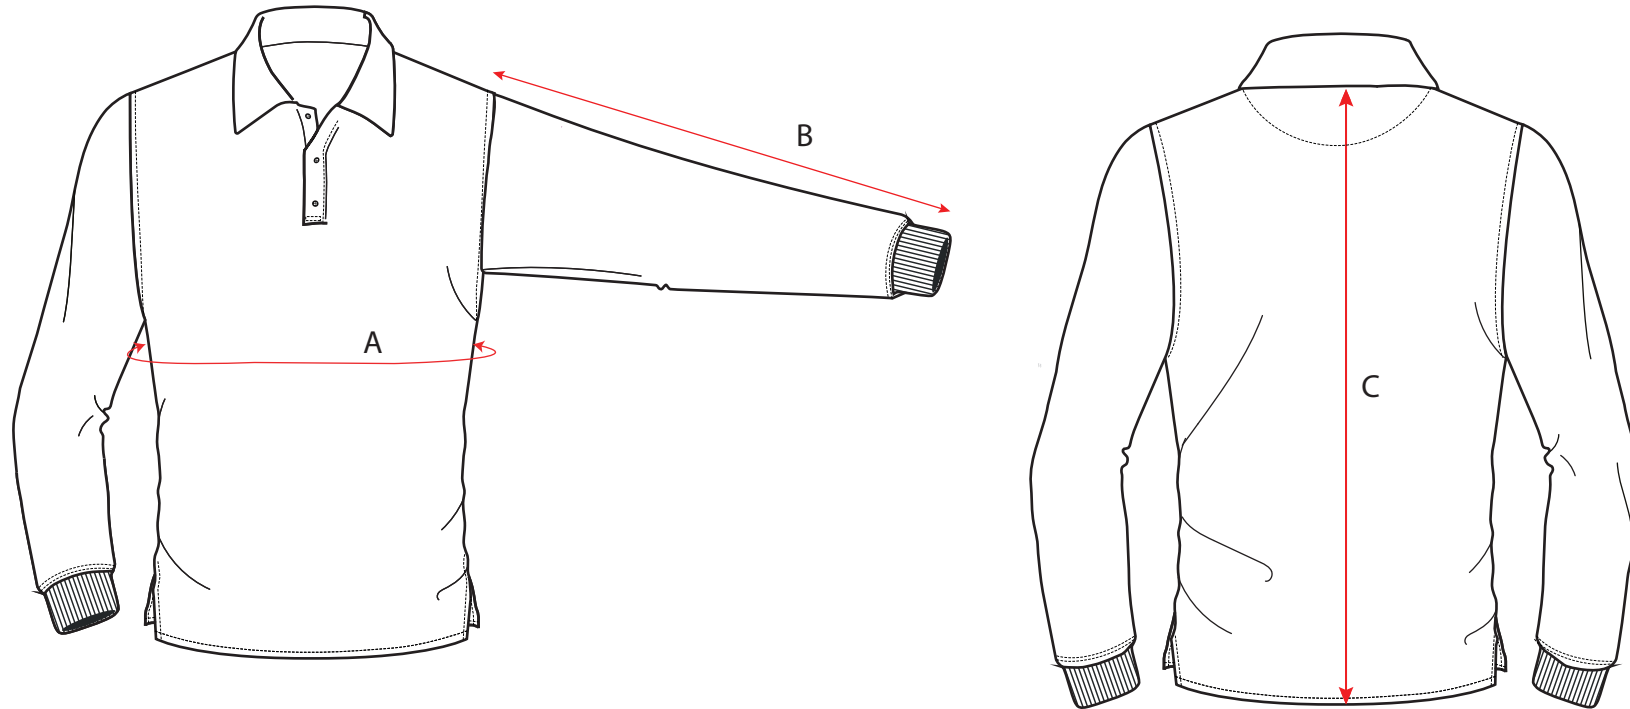

STYLE NO: FR10

DESCRIPTION: FR and Anti-static Polo Shirt

FABRIC: 60% Modacrylic 39% Cotton  
1% Carbon Fibre 200gm

COLOUR: Navy, grey,  
Black.

AREA		XS	S	M	L	XL	XXL	3XL	4XL	5XL
Chest	A	94	102	110	118	126	134	142	150	162
Sleeve length (incl.Cuff)	B	56	57	58	59	60	61	62	63	64
Centre Back Length	C	76	76	76	76	76	76	78	78	80