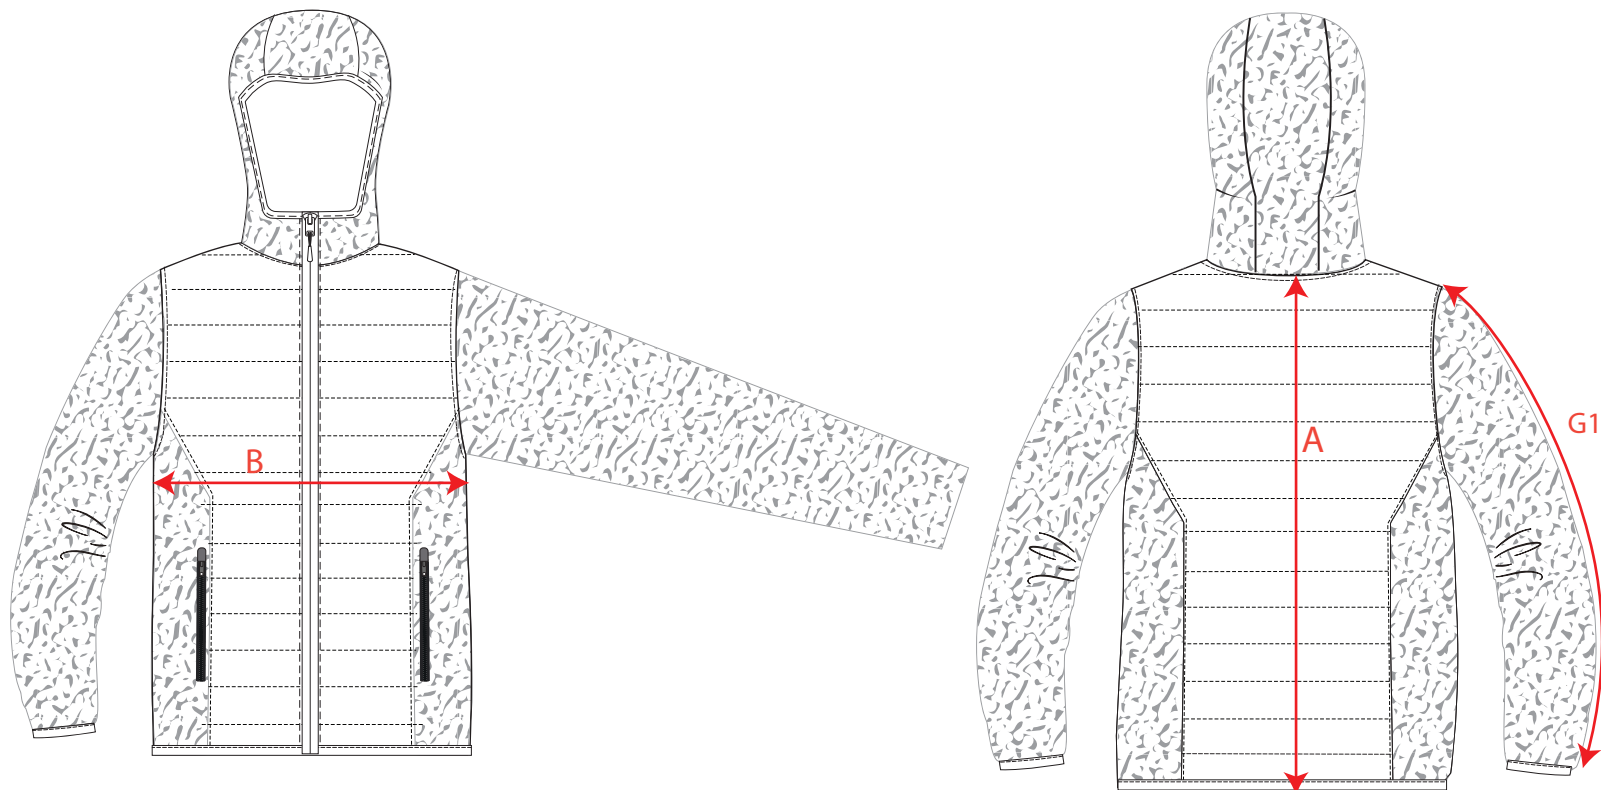

STYLE NO: T832 DESCRIPTION: KX3 Baffle Jacket

| Size | | XS | S | M | L | XL | 2XL | 3XL |
|----------------------|----------|--------------|--------------|----------------|----------------|----------------|----------------|----------------|
| TO FIT CHEST | | 80-88 | 92-96 | 100-104 | 108-112 | 116-124 | 128-132 | 136-140 |
| Jacket Chest | A | 100 | 108 | 116 | 124 | 132 | 140 | 144 |
| Nape to hem | B | 70 | 71 | 71 | 72.5 | 74 | 75.5 | 77 |
| Sleeve Length | C | 66 | 67.5 | 69 | 70.5 | 72 | 73 | 74 |