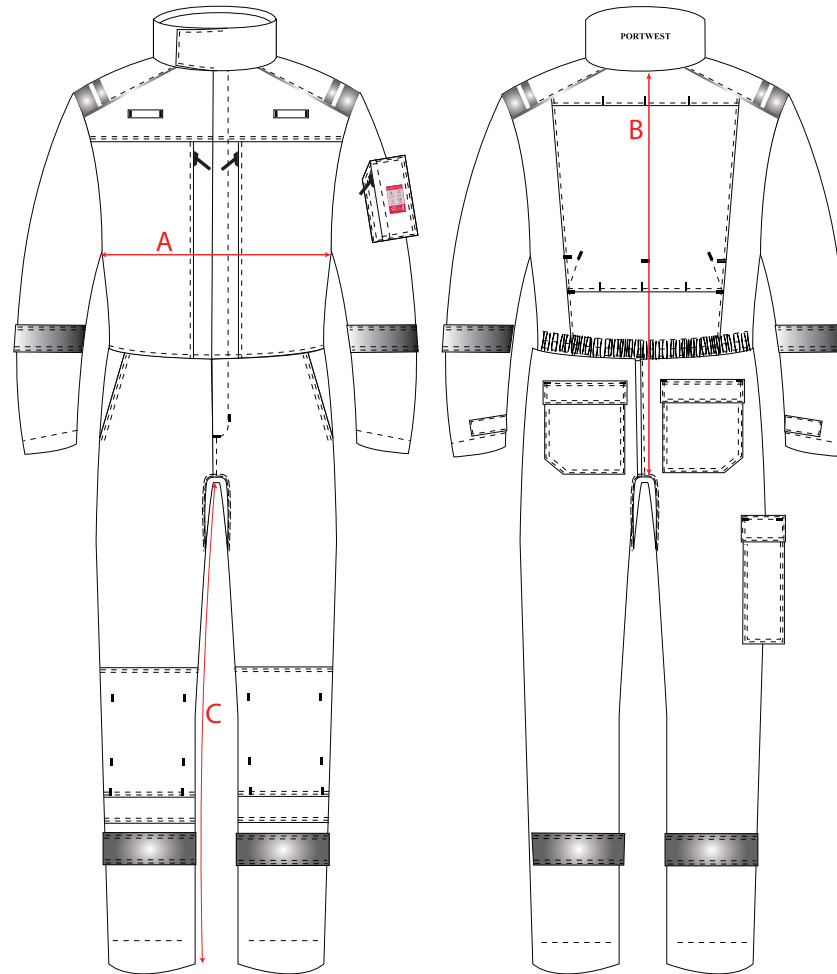

STYLE NO: **RR502** DESCRIPTION: Bizflame Plus Lightweight Stretch Panelled Coverall

		S	M	L	XL	XXL	3XL	Tol
Chest	A	51	59	67	79	87	95	1
Back Neck to Crotch	B	94	96	98	100	102	104	1
Inside Leg	C	79	79	79	79	79	79	1