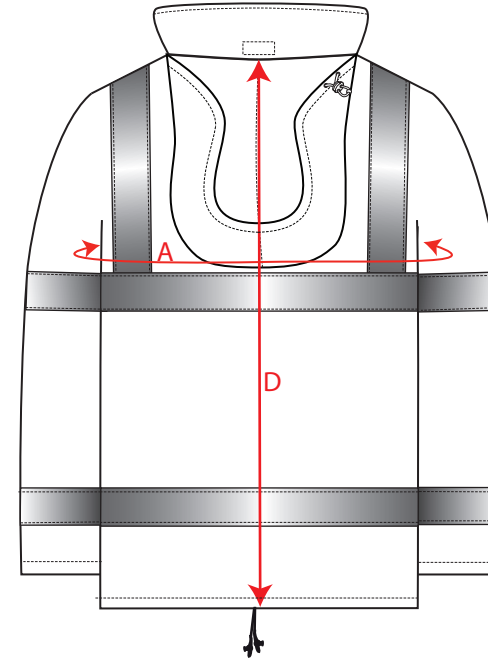

STYLE NO: S461

DESCRIPTION: Hi Vis Breathable Jacket

Measurements													
		XS	S	M	L	XL	XXL	3XL	4XL	5XL	6XL	7XL	TOL
To Fit Chest		80-88	92-96	100-104	108-112	116-124	128-132	136-140	144-148	152-160	164-172	176-184	
Jacket Chest	A	110	118	126	134	142	150	158	166	174	186	198	1.5
Hem	B	110	118	126	134	142	150	158	166	174	186	198	1.5
Collar to Cuff	C	79.5	80.5	81.5	82.5	83.5	84.5	85.5	86.5	87.5	88.5	89.5	1
Centre Back to Hem	D	80.5	81.5	82.5	83.5	84.5	85.5	86.5	87.5	89.5	90.5	91.5	1

STYLE
NO:

DESCRIPTION: