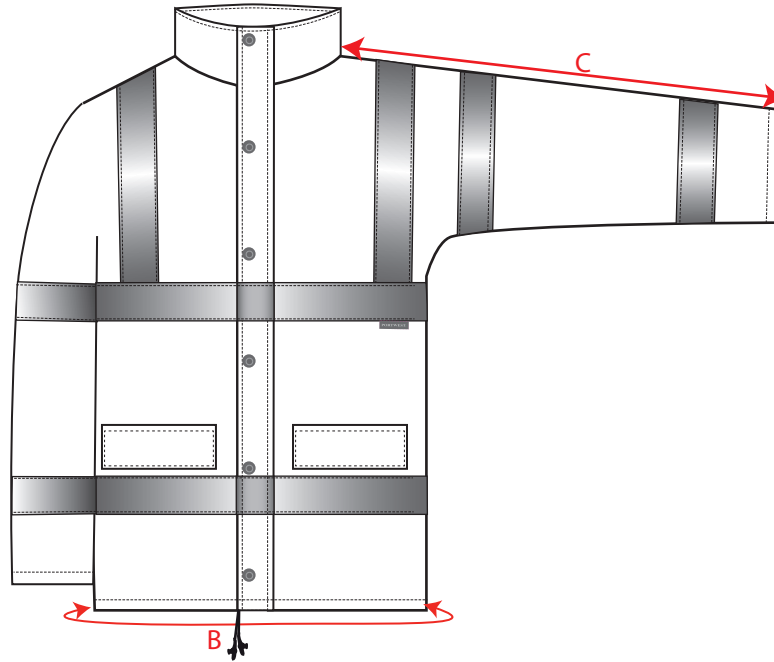

STYLE NO: S461

DESCRIPTION: Hi Vis Breathable Jacket

Measurements													
		XS	S	M	L	XL	XXL	3XL	4XL	5XL	6XL	7XL	TOL
To Fit Chest		80-88	92-96	100-104	108-112	116-124	128-132	136-140	144-148	152-160	164-172	176-184	
Jacket Chest	A	110	118	126	134	142	150	158	166	174	186	198	1.5
Hem	B	110	118	126	134	142	150	158	166	174	186	198	1.5
Collar to Cuff	C	79.5	80.5	81.5	82.5	83.5	84.5	85.5	86.5	87.5	88.5	89.5	1
Centre Back to Hem	D	80.5	81.5	82.5	83.5	84.5	85.5	86.5	87.5	89.5	90.5	91.5	1

STYLE
NO:

DESCRIPTION: