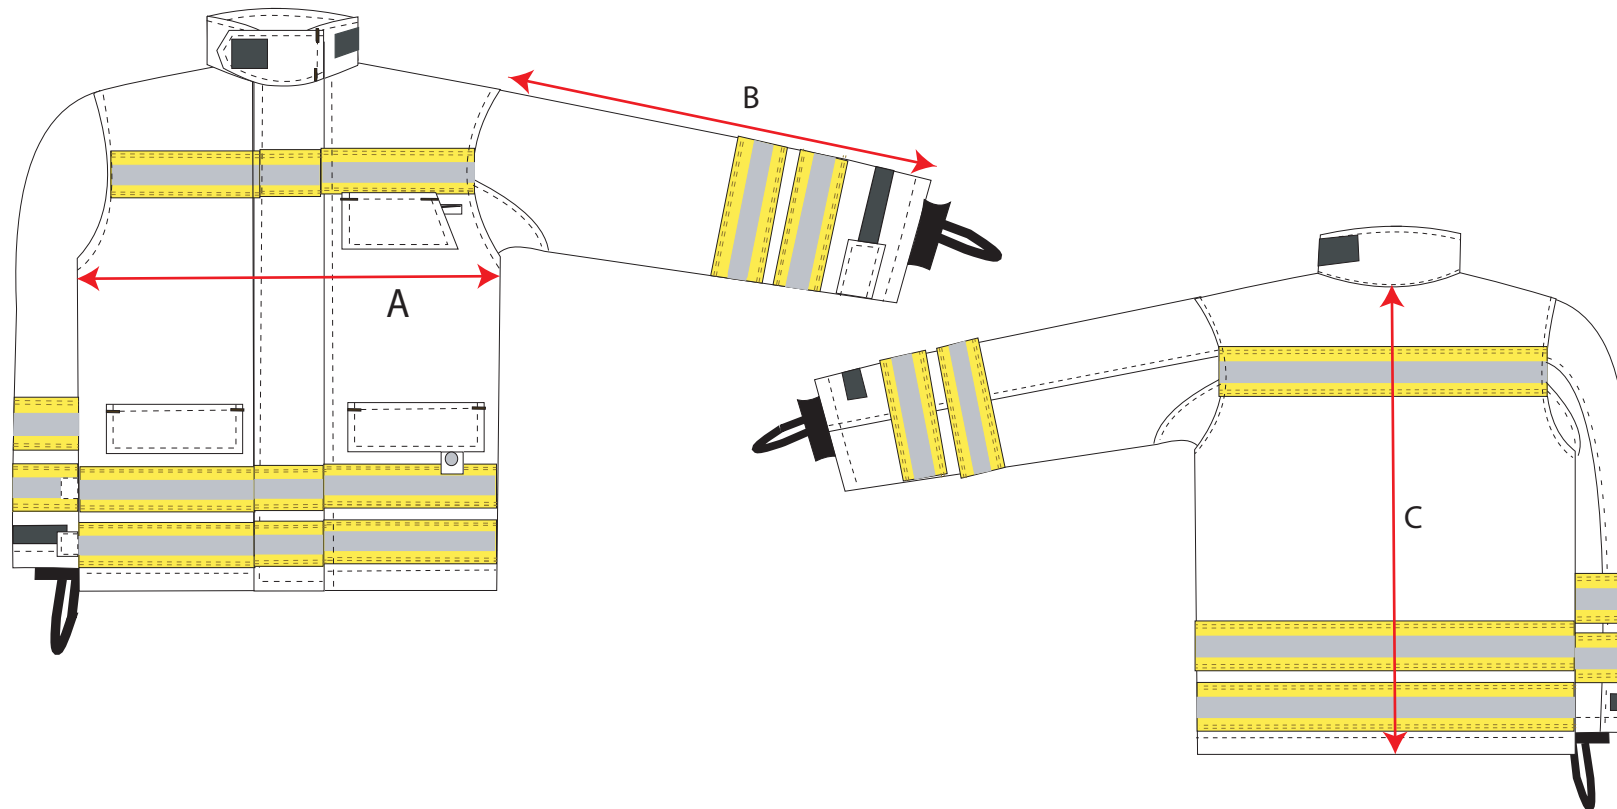

STYLE NO: FB30

DESCRIPTION: Structural Fire Overcoat, mid-thigh length - Solar 3000 Overcoat

FABRIC: 60% Meta-Aramid 40% Viscose 260gm

COLOUR: Dark Navy

Measurements in cm							
Area	Code	S	M	L	XL	XXL	3XL
Chest, full	A	60	64	68	72	76	80
Overarm length	B	61	63	65	67	69	71
Centre back length	C	80	82	84	86	88	90