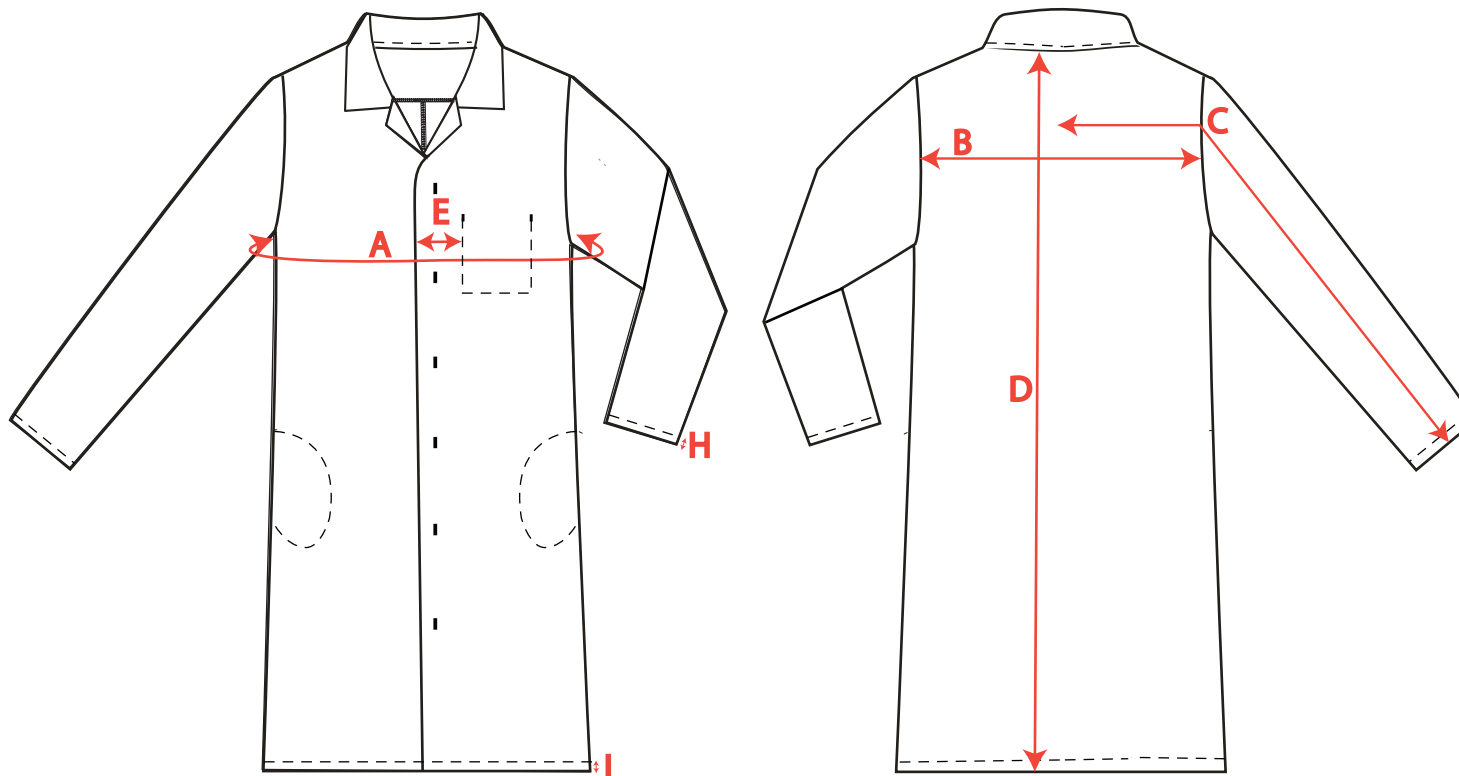

STYLE NO: 2206

DESCRIPTION: Men's Food Coat, Three Pockets

FABRIC: Kingsmill Standard

COLOUR: White

AREA		S	M	L	XL	XXL	XXXL
Chest	A	108	116	124	136	144	152
Sleeve length (12cm below neck)	B	83	84	85	86	87	88
Jacket Length	C	100	100	100	100	100	100