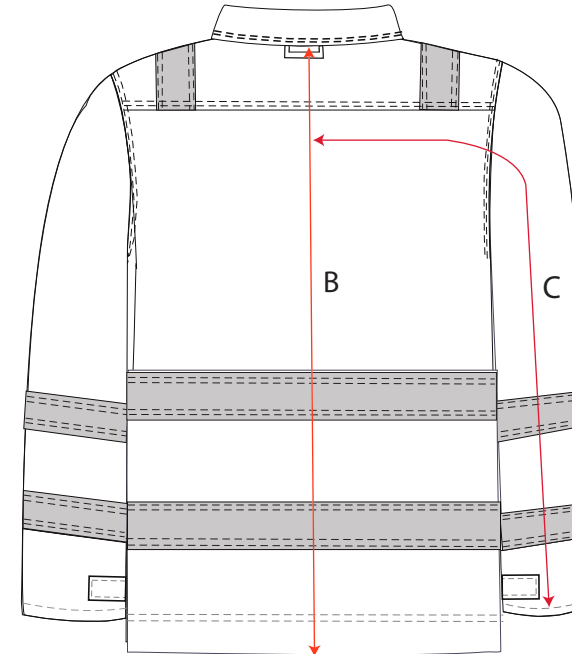

STYLE NO: MV25

DESCRIPTION: Modaflake jacket. EN20471 Class 2. EN ISO 11612, EN ISO 11611, EN 1149-5, IEC61482-2

FABRIC: 60% Modacrylic 39% Cotton  
1% Carbon Fibre, 280g

COLOUR: Hi Vis Yellow/ Navy.

AREA		92-96 SMALL	100-104 MEDIUM	108-112 LARGE	116-124 X-LARGE	128-132 2XL	136-140 3XL	144-148 4XL
CHEST	A	108	116	124	136	144	152	160
CB LENGTH (including dropped hem)	B	82	83	84	85	86	87	88
SLEEVE	C	84	85	86	87.5	88.5	89.5	90.5