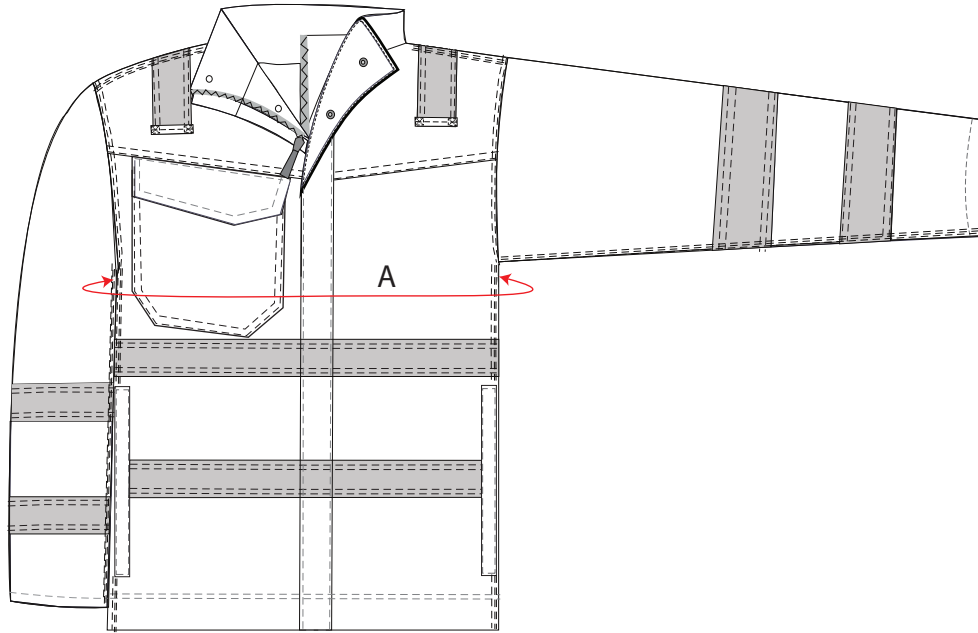

STYLE NO: MV25

DESCRIPTION: Modaflake jacket. EN20471 Class 2. EN ISO 11612, EN ISO 11611, EN 1149-5, IEC61482-2

FABRIC: 60% Modacrylic 39% Cotton  
1% Carbon Fibre, 280g

COLOUR: Hi Vis Yellow/ Navy.

AREA		92-96 SMALL	100-104 MEDIUM	108-112 LARGE	116-124 X-LARGE	128-132 2XL	136-140 3XL	144-148 4XL
CHEST	A	108	116	124	136	144	152	160
CB LENGTH (including dropped hem)	B	82	83	84	85	86	87	88
SLEEVE	C	84	85	86	87.5	88.5	89.5	90.5