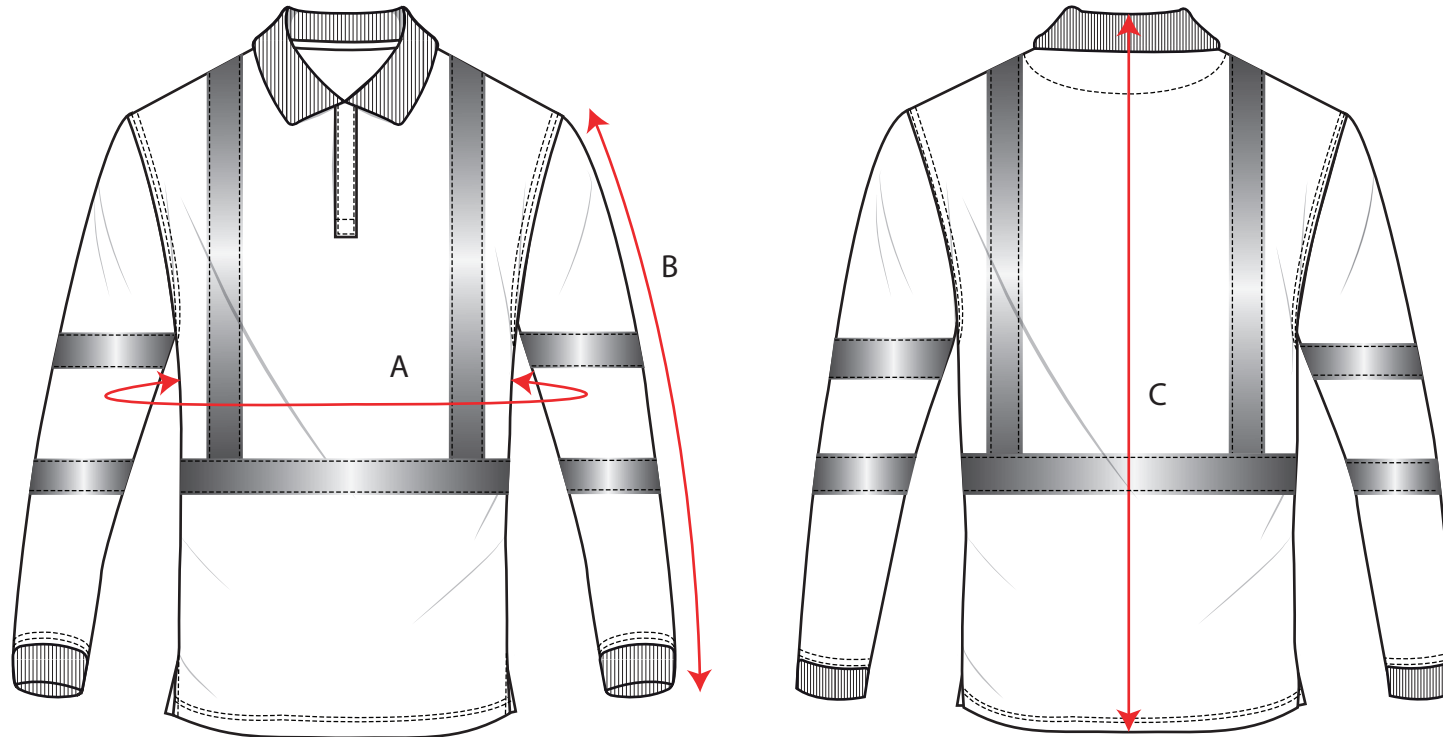

STYLE NO: FR77

DESCRIPTION: **Flame Resistant, Anti Static, Long Sleeve Poloshirt**

FABRIC: 60% Modacrylic 39% Cotton
1% Carbon Fibre 210gm

COLOUR: EN20471 Yellow, EN471
Orange to RIS 3279

AREA		XS	S	M	L	XL	XXL	XXXL	4XL	5XL
Chest	A	98	106	114	122	130	138	146	154	162
Sleeve length (incl. Cuff)	B	58	59	60	61	62	63	64	65	66
Centre Back Length	C	74	76	76	76	76	76	78	78	78