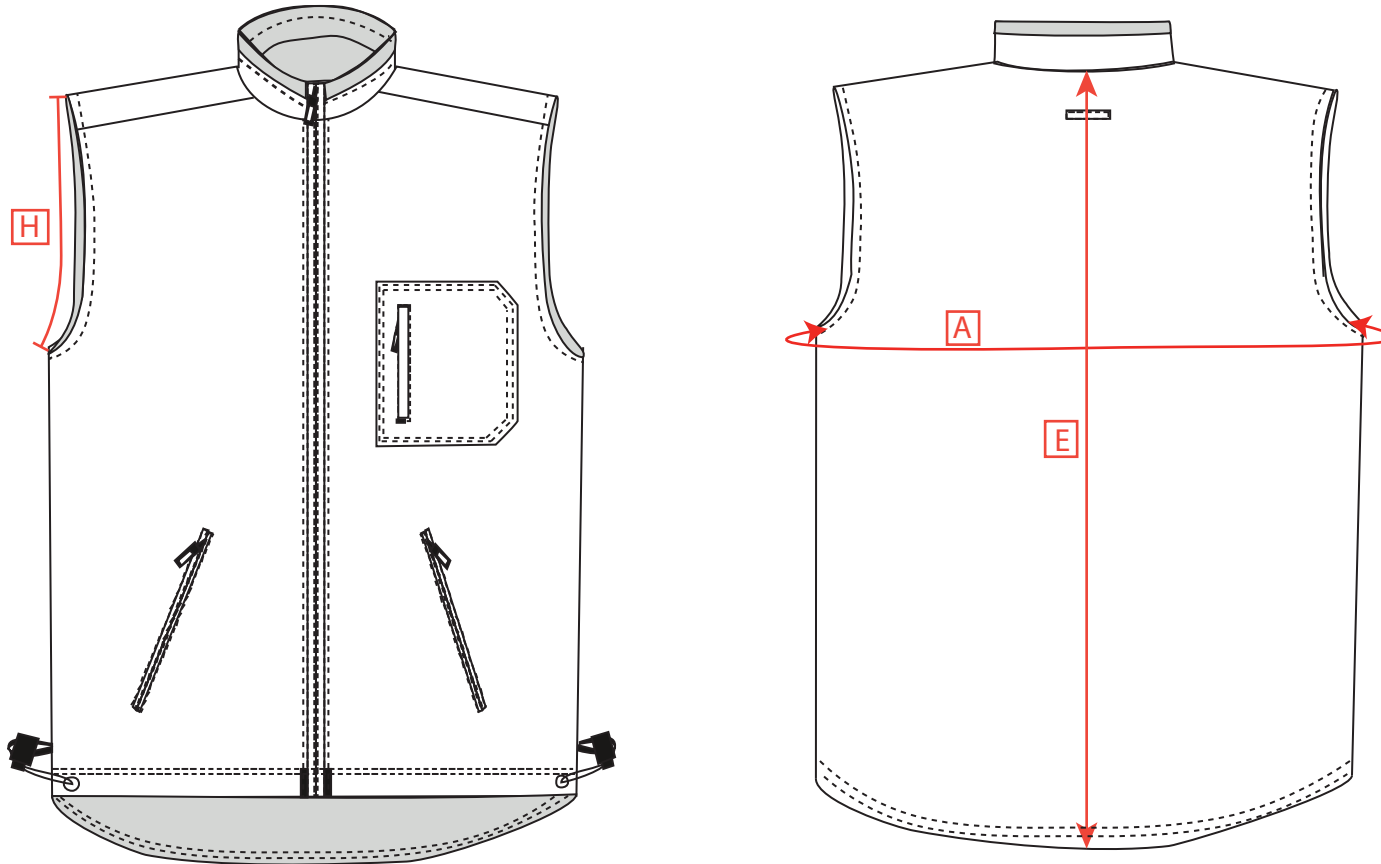

STYLE NO: S418	DESCRIPTION: Pongee, Micro Polar Fleece Lined
----------------	---

		XS	S	M	L	XL	2XL	3XL	4XL
To Fit Chest		80-88	92-96	100-104	108-112	116-124	128-132	136-140	144-148
TOTAL CHEST MEASUREMENT	A	102	110	118	126	134	142	150	158
NAPE - HEM	E	73	73	73	73	73	73	73	73
ARM HOLE CIRCUMFERENCE	H	61	63	65	67	69	71	73	75